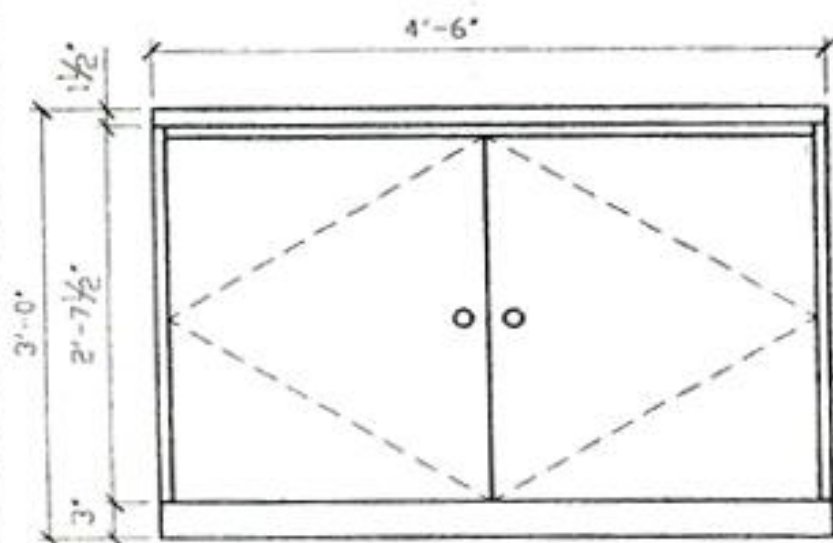

1 TOP VIEW  
 $3/4" = 1'-0"$

NOTES:

CABINETS MATERIAL SHALL BE PLYWOOD EXTERIOR GRADE SMOOTH SURFACE WITHOUT GROOVES.

CABINET TOP MAY BE HINGED IN LIEU OF DOORS AT CABINET FRONT.

CABINETS SHALL BE PAINTED EKAHI STANDARD STUCCO COLOR.

HARDWARE HINGES SHALL BE HIDDEN FROM VIEW. DOOR HANDLES ARE AT THE OPTION OF APARTMENT OWNER.

2 FRONT VIEW  
 $3/4" = 1'-0"$

3 END VIEW  
 $3/4" = 1'-0"$

ASSOCIATION of APARTMENT OWNERS of  
 WAILEA EKAHI