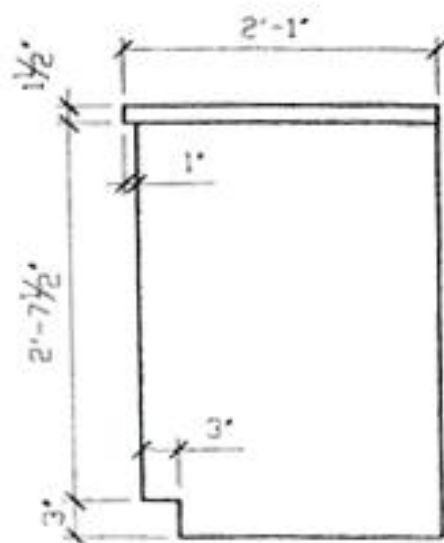

1 TOP VIEW  
 $3/4" = 1'-0"$

NOTES:

CABINETS MATERIAL SHALL BE PLYWOOD EXTERIOR GRADE SMOOTH SURFACE WITHOUT GROOVES.

CABINET TOP MAY BE HINGED IN LIEU OF DOORS AT CABINET FRONT.

CABINETS SHALL BE PAINTED EKAHI STANDARD STUCCO COLOR.

HARDWARE HINGES SHALL BE HIDDEN FROM VIEW. DOOR HANDLES ARE AT THE OPTION OF APARTMENT OWNER.

2 FRONT VIEW  
 $3/4" = 1'-0"$

3 END VIEW  
 $3/4" = 1'-0"$

ASSOCIATION of APARTMENT OWNERS of  
 WAILEA EKAHI